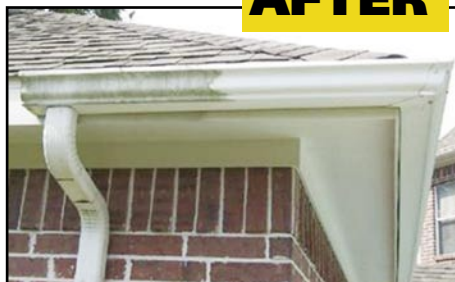

Are Your Gutters, Window & Door Frames Black Streaked, Dirty & Grimy?

**PROFESSIONAL
STRENGTH** *WITH
DST
**Chomp
Pro** Gutter
Cleaner
and Exterior Metal Cleaner

Spray 'n Wipe Cleaning
with DST Technology™
NOW with
Tetraflex®-D Soil Barrier -
a proprietary polymer that
creates an "invisible barrier"
to help keep your home
cleaner...longer!

BEFORE

AFTER

Make your home sparkle with Chomp Pro® - a cleaner specifically designed for cleaning black streaks, dirt & grime off your gutters, windows, door frames and more — making them look new again and improving your home's curb appeal.