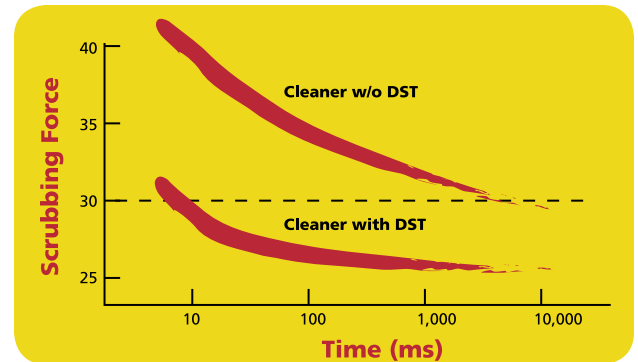

PART #	DESCRIPTION	SIZE	CASE QTY
53009	Chomp Pro Gutter & Exterior Metal Cleaner (Ready To Use)	32 oz.	12
53010	Chomp Pro Gutter & Exterior Metal Cleaner (Ready To Use)	1 Gallon	4
53013	Chomp Pro Gutter & Exterior Metal Cleaner Hose End Sprayer (Concentrate)	32 oz.	12
53019	Chomp Pro Gutter & Exterior Metal Cleaner (Concentrate)	1 Gallon	4
53031	Chomp Pro Gutter & Exterior Metal Cleaner (Concentrate)	5 Gallon	1